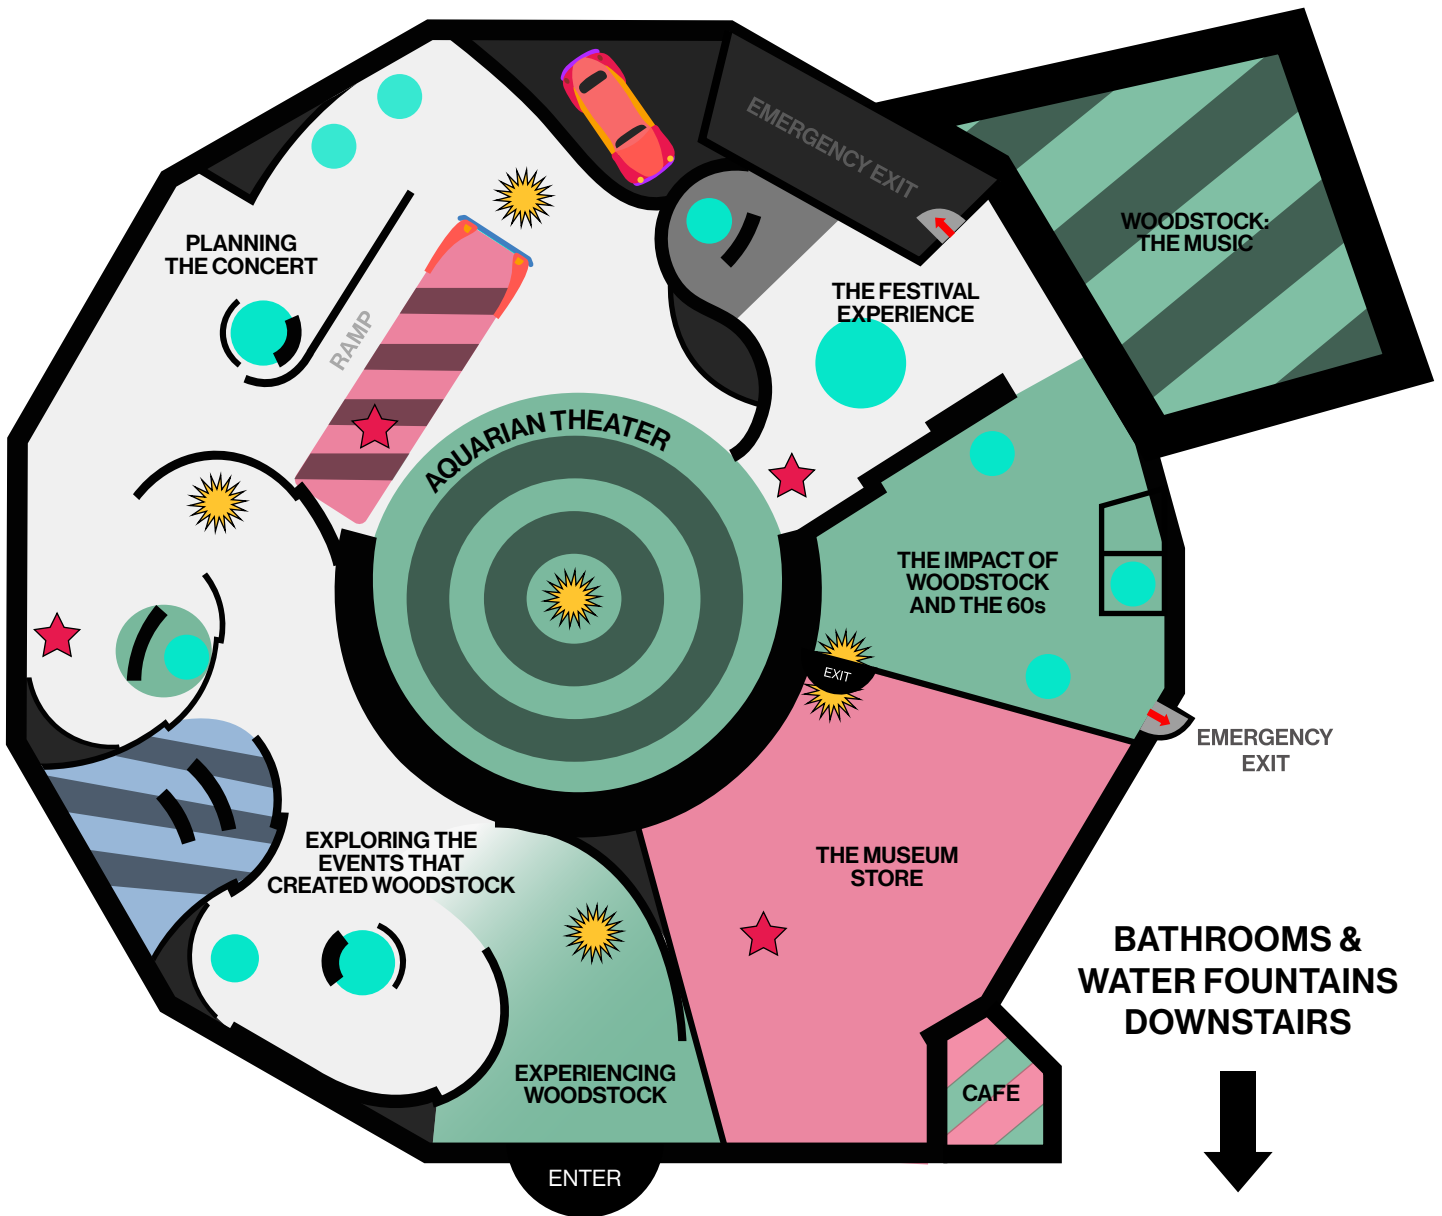

# SENSORY MAP

 Busy Spaces	 Busy/ Noisy Spaces	 Dark Spaces	 Bright/ Moving Lights
 Noisy Spaces	 Quiet/ Dark Spaces	 Interactive Audio/ Video	 Texture Zone

Funding for Sensory-Friendly Museum Days has been provided by Bethel Woods members and donors and through a generous gift from: Heather and Matthew Potter & Family/Nexxt Enterprises LLC.